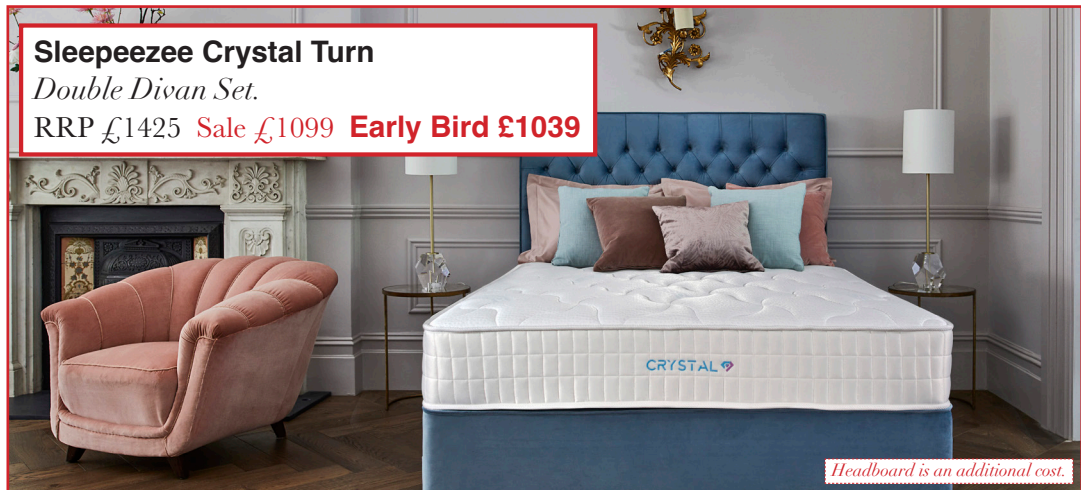

2 Drawer, 2 Door Wardrobe.

Was £1299 Sale £1099 **Early Bird £1044**

Newmarket

5 Drawer Chest.

Was £889 Sale £739 **Early Bird £699**

Sleepeeze Crystal Turn

Double Divan Set.

RRP £1425 Sale £1099 **Early Bird £1039**