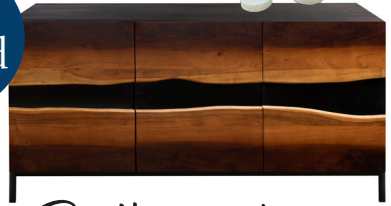

1.

Look at me!

5.

On Trend

4.

2.

3.

Trend Setting!

6.

Save £200

7.

8.

9.

NEW

10.

11.

Home Furnishings & Accessories

1. Clouded Mirror £219, *Sale* £175 2. Lincoln Carver Chair Was £429, *Sale* £339 **Early Bird** £319
  3. Lincoln Dining Chair Was £319, *Sale* £249 **Early Bird** £235 4. Aston Sideboard Was £1799,
  Sale £1459 **Early Bird** £1379 5. Trio Disk Ornament Set £178, *Sale* £145 6. Aston Dining Table
  Was £1159, *Sale* £929 **Early Bird** £879 7. Dune Ragolle Rug (160x230) £269, *Sale* £215
  8. Organic Metal Artwork £575, *Sale* £459 9. Nevada Grand Sofa Was £1499, *Sale* £1389
  Early Bird £1299 10. Aston Coffee Table Was £699, *Sale* £569 **Early Bird** £539
  11. Table Lamp £130, *Sale* £99

ORGANIC HOME TREND